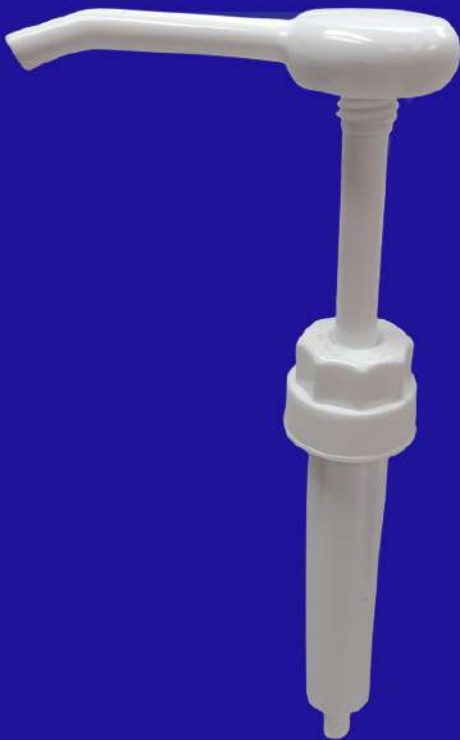

28/410 Red/Natural AFA trigger.

**Premier
Packaging**

28/410 White mist spray.

28/410 White long nose lotion pump.

38mm White long nose lotion pump.

**Premier
Packaging**

The page features a white background with blue geometric shapes in the corners. In the top-left corner, there is a blue triangle pointing towards the center. In the bottom-right corner, there is a blue triangle pointing towards the center. The text is centered on the page.