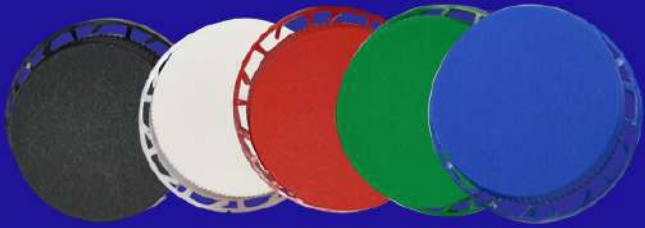

38mm White juice cap.

38mm White juice cap.

**Premier
Packaging**

38mm Black and white chem caps.

Various colors of 38mm ratchet caps.

38mm Natural, red, yellow applicator caps.

43mm White closure.

43mm White childproof tablet cap.