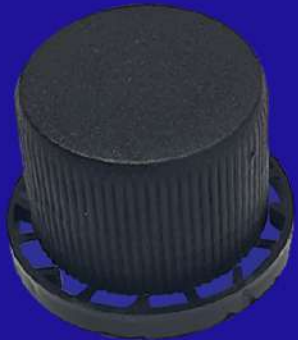

Caps & Miscellaneous

28/410 & 28/400 White flip top caps.

28/410 White and red and green push pull caps.

28/410 Yellow and white closures.

28/410 White angle spout.

28mm White bleach cap.

28mm Blue PCO cap.

28mm Red multi-cap.

**Premier
Packaging**

28mm Natural APC cap.

28mm White childproof cap.

28mm Black oil closure.

1/7 White snap on cap.

24/410 White, Natural,
Black oil spout caps.

24/410 White EXPE closure.